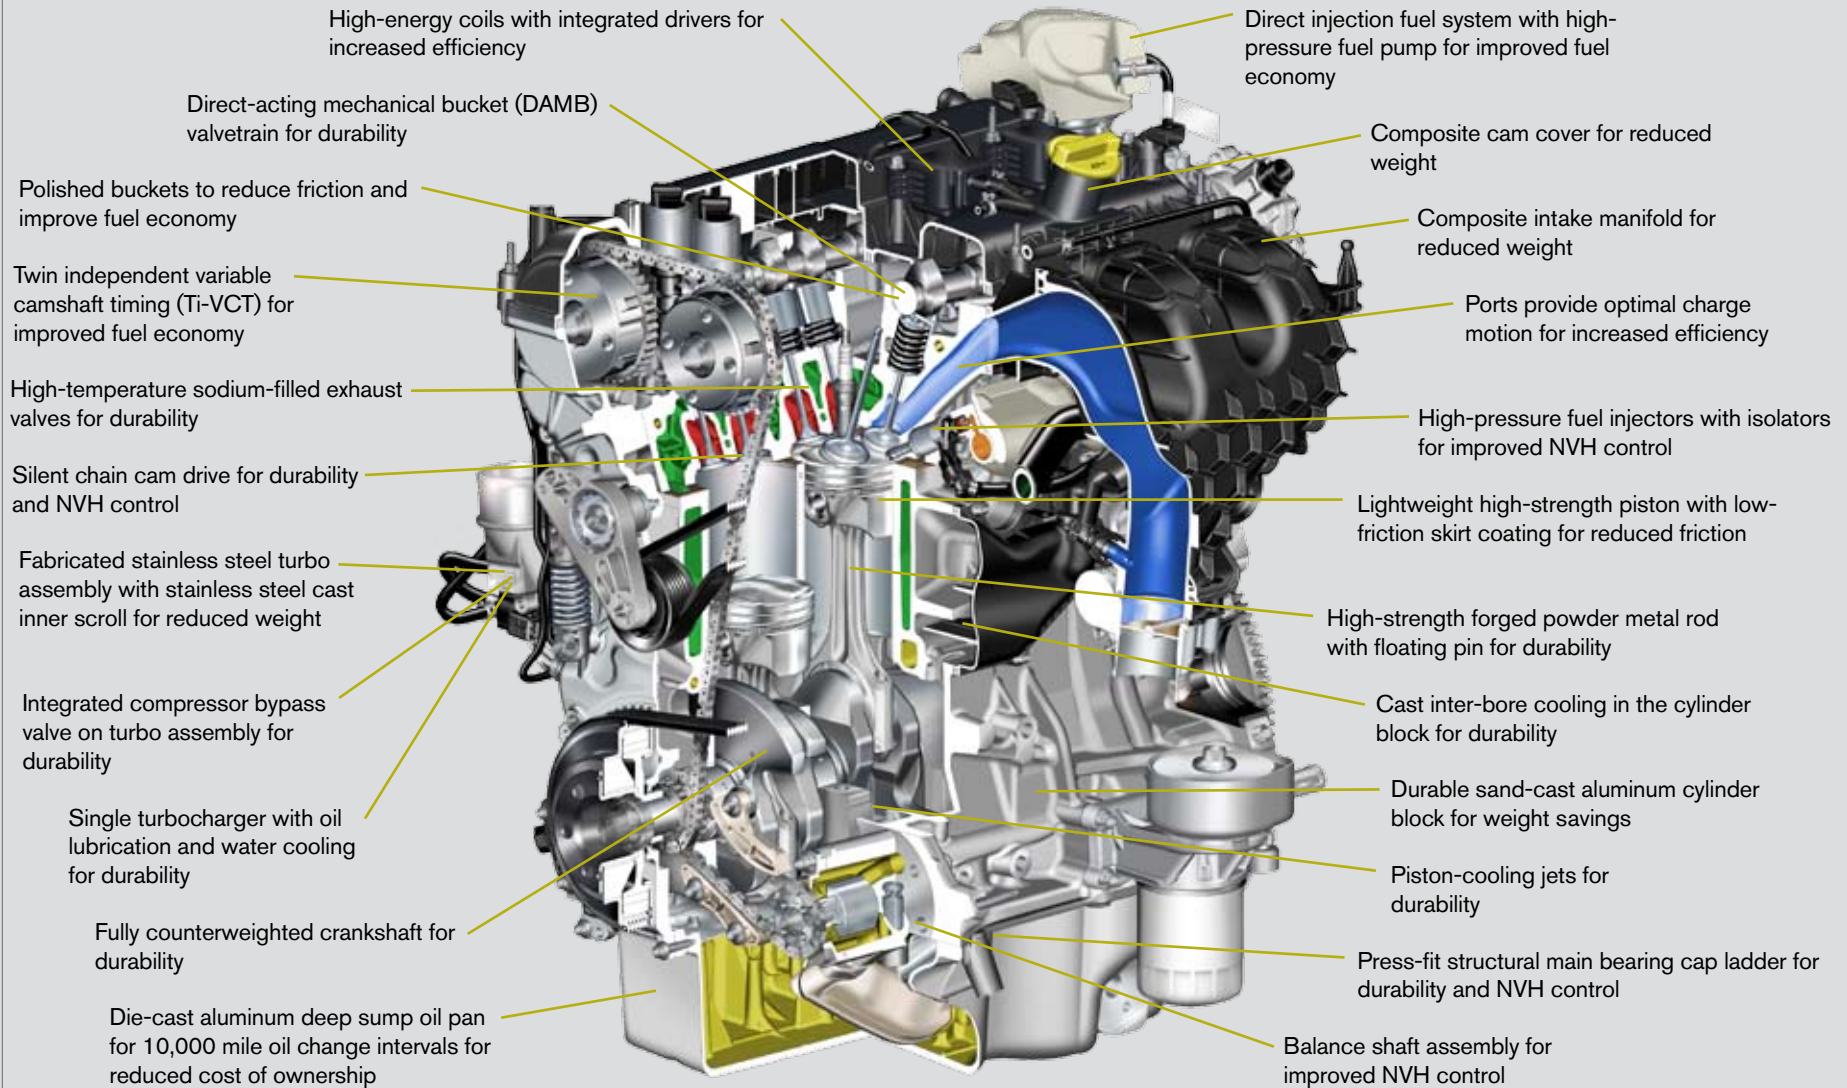

2011 Ford Explorer 2.0L Ti-VCT EcoBoost Engine

Key features

Note: This engine will be late availability

EXPLORER