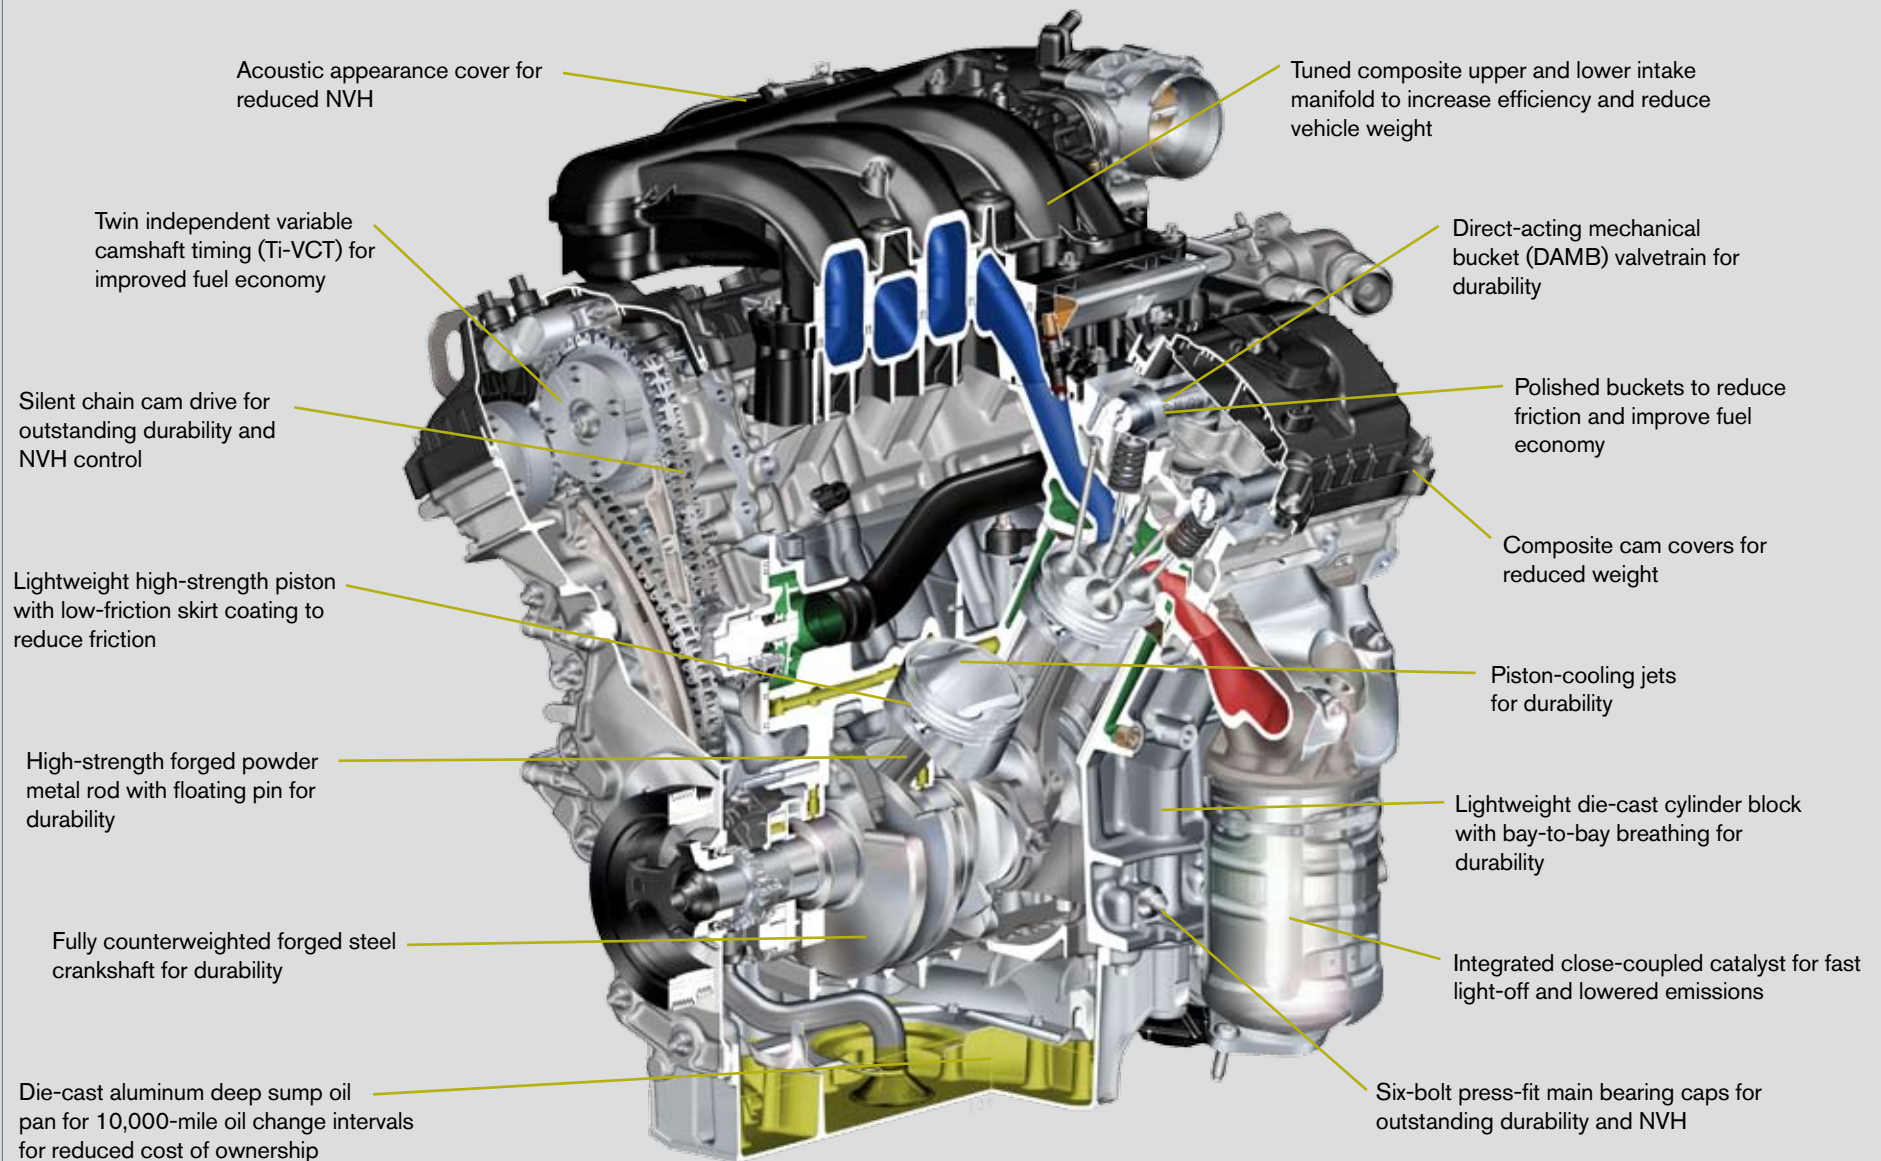

# 2011 Ford Explorer 3.5L Ti-VCT Engine

Drive green.

## Key features

# 2011 Ford Explorer 2.0L Ti-VCT EcoBoost Engine