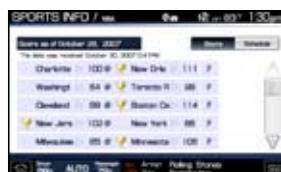

## SIRIUS Satellite Radio

The navigation screen displays the SIRIUS channel icon for easy recognition, as well as artist and song title information.

## Ford SYNC

Users can connect to Ford SYNC via voice commands or the system's touch screen.

2009 Ford Flex

## SIRIUS Travel link

SIRIUS Travel Link connects users to up-to-date traffic, weather, fuel prices, movie listings, sports scores and more. Movie listings highlight show times, run lengths and ratings. The system can sort theaters by distance and direct drivers to the selected location. Access schedules and scores for your favorite sports teams. View incident information and avoid slow areas with a recalculated route. Check out current weather conditions for an area, view a 5-day forecast or scan a coast-to-coast weather map. Fuel information can be sorted by price, distance or alphabetically.