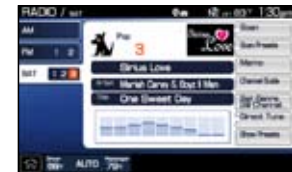

## 3-D bird's-eye

The new 3-D bird's-eye map has a day- and night-time view, displays various brand icons and landmarks along a route and can split screen to provide detailed freeway exit, turn and ramp transition lane guidance.

## Touch-screen automatic climate control

Touch-screen automatic climate control is available on the 2009 Ford Flex and Ford F-150 equipped with the Next Generation Navigation system.

## Juke Box

The digital jukebox can store approximately 2,400 songs and enables users to browse their music library via the screen or through voice activation.

## SIRIUS Satellite Radio

The navigation screen displays the SIRIUS channel icon for easy recognition, as well as artist and song title information.