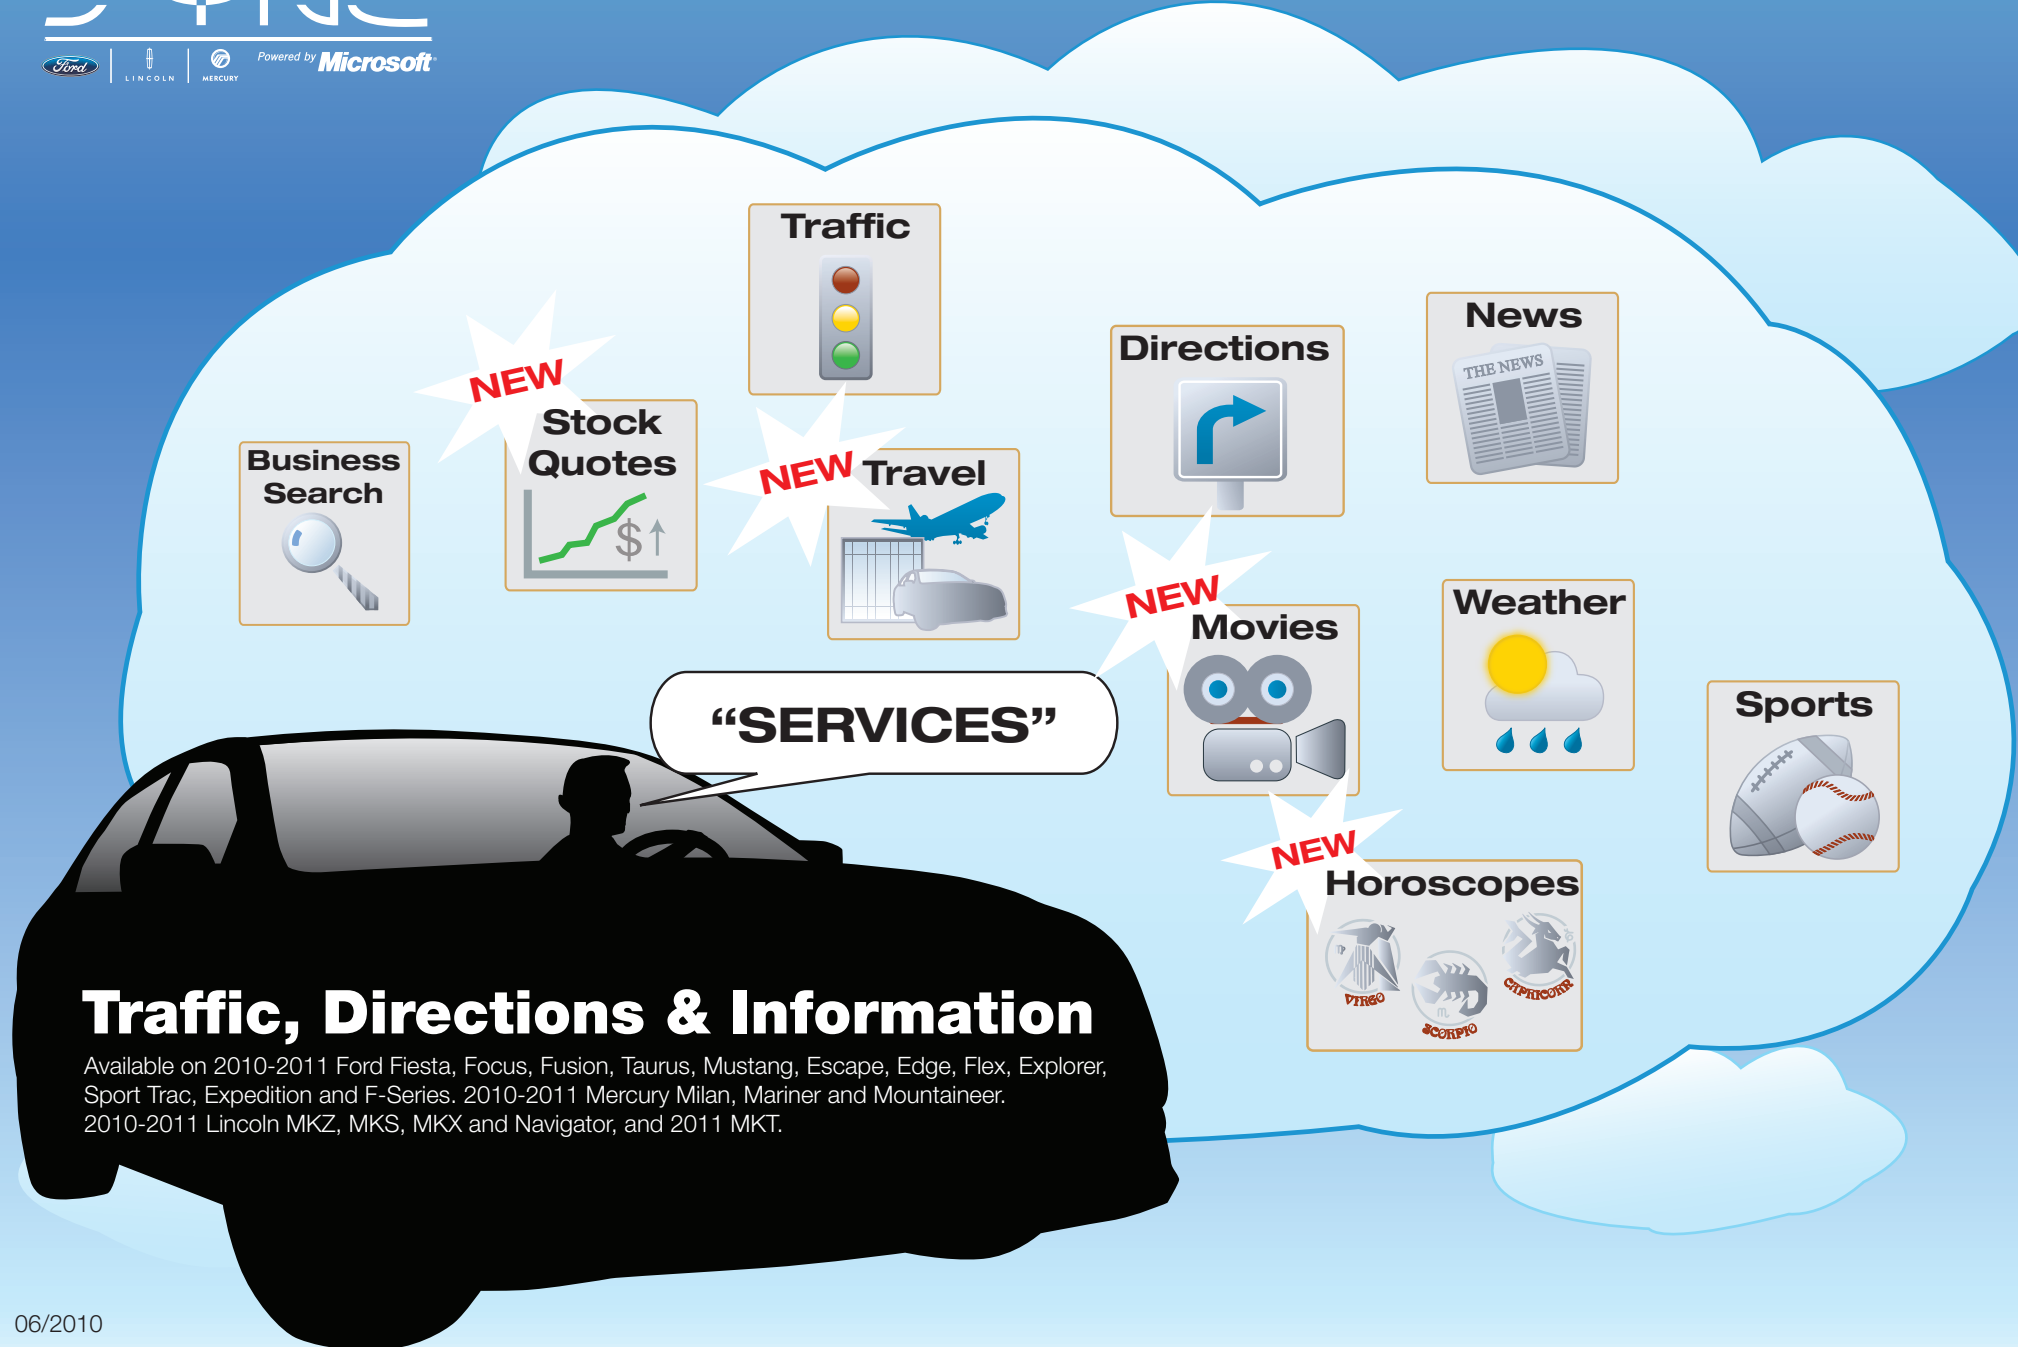

SYNC

Powered by **Microsoft**

SYNC Traffic, Directions & Information Services

SYNC TDI users simply say the command "services" to access a wide range of cloud-based on-demand voice-activated features and information, including turn-by-turn navigation, traffic, news coverage, sports reports, weather forecasts and business searches. New services are now available at no additional charge to current and future SYNC TDI users: Horoscopes, Stock Quotes, Movies and Travel, offering a direct connection to 150 airlines, 50 hotel chains and 11 of the largest rental car companies in the U.S.

Traffic, Directions & Information

Available on 2010-2011 Ford Fiesta, Focus, Fusion, Taurus, Mustang, Escape, Edge, Flex, Explorer, Sport Trac, Expedition and F-Series. 2010-2011 Mercury Milan, Mariner and Mountaineer. 2010-2011 Lincoln MKZ, MKS, MKX and Navigator, and 2011 MKT.