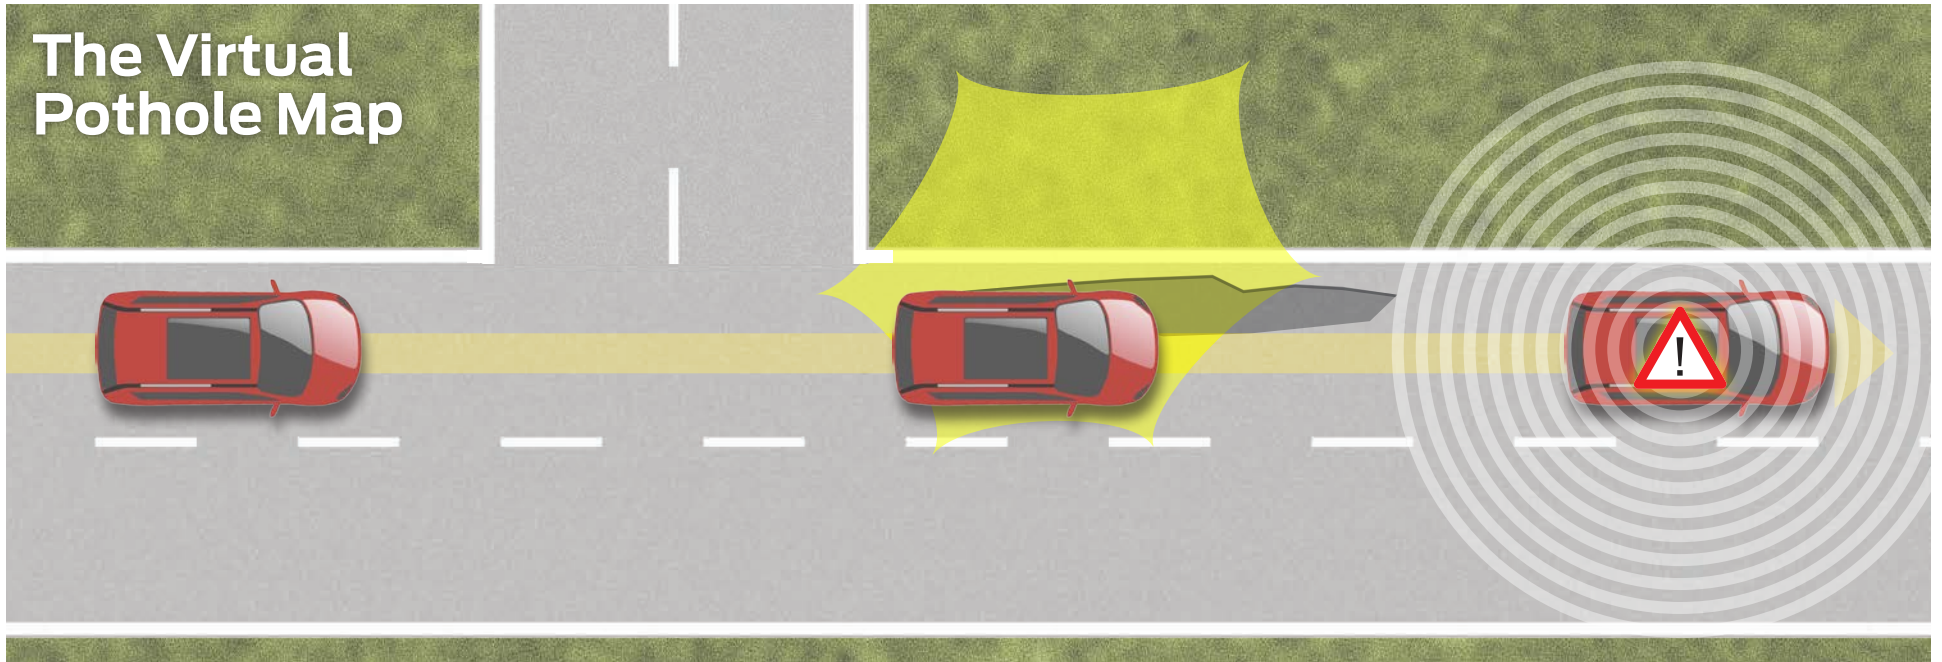

The Virtual Pothole Map

Data collected from drivers who encounter potholes is relayed to other road users in real time so they know where potholes are and can avoid them.