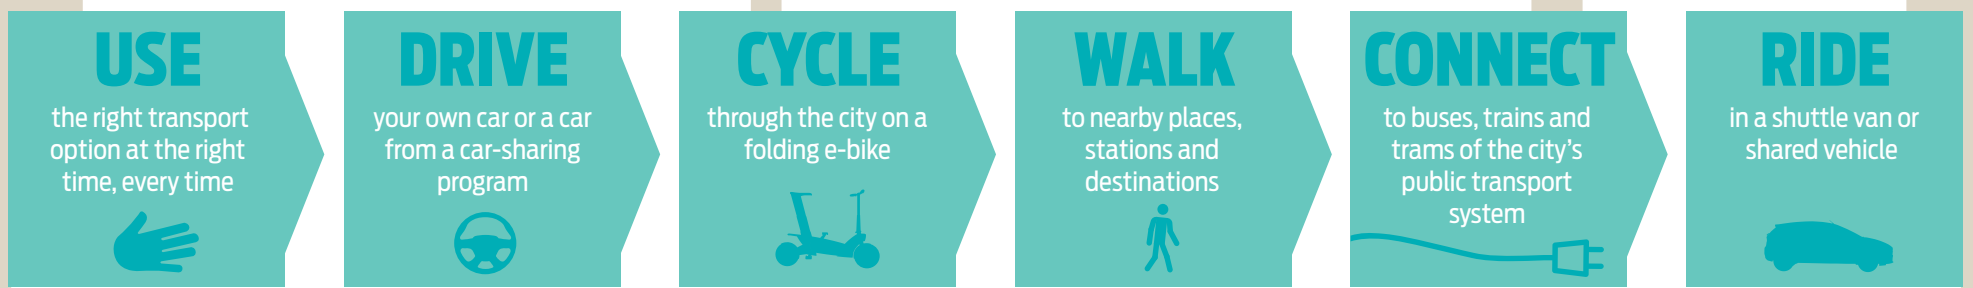

FORD SMART MOBILITY

GETTING A HANDLE ON MOBILITY

With the MoDe:Link app, personal mobility is seamlessly connected, and real-time information about weather, traffic, costs, time, navigation and public transport is all at your fingertips.

RECEIVE

route planning, crowd-sourced info, weather updates, traffic alerts and much more

SAVE

money, time and hassle

ENJOY

each and every journey

AVOID

getting stuck in traffic or missing important appointments

REDUCE

dependence on any single mode of transport

STAY

in control, connected, up-to-date and on the move

FORGET

about journey anxiety and the stress of journey planning

ADAPT

to changing traffic and transport situations in real-time