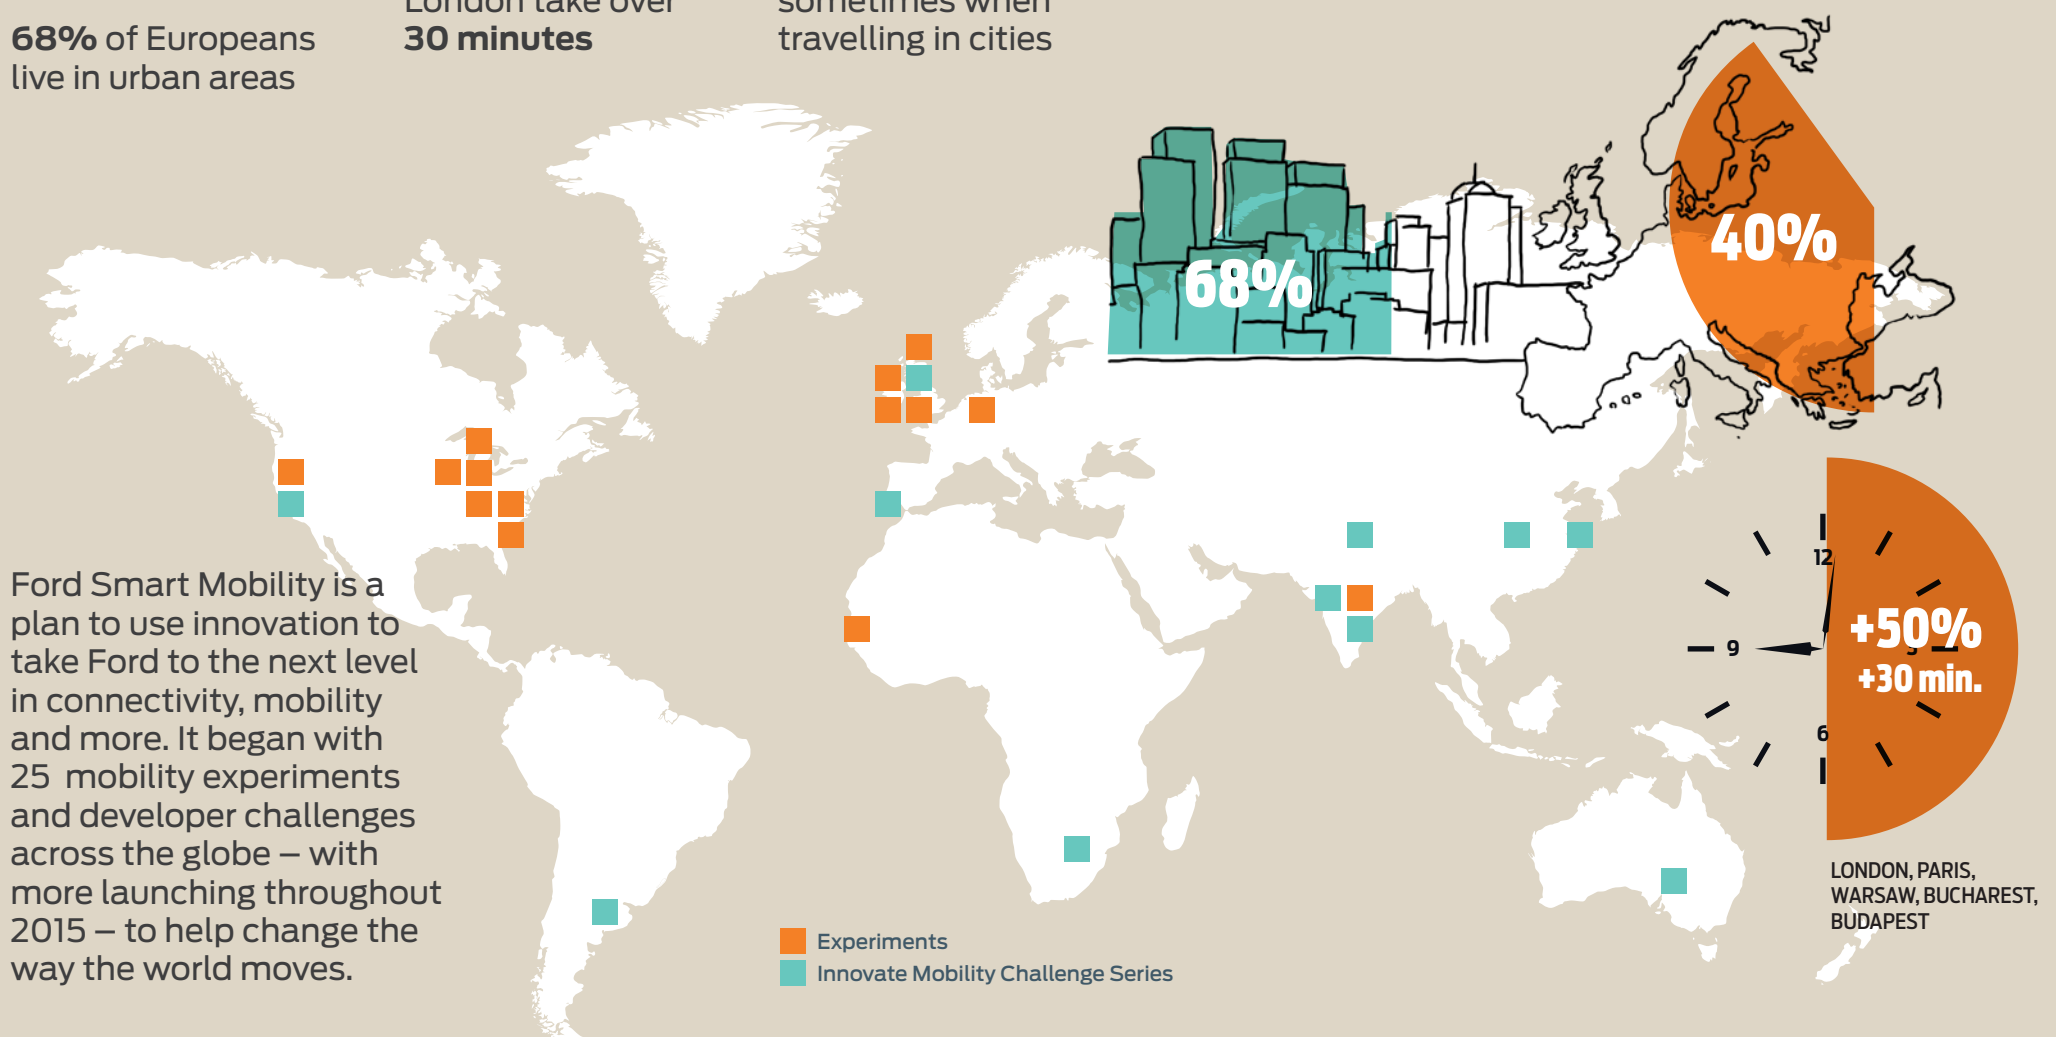

REDUCE

dependence on any single mode of transport

STAY

in control, connected, up-to-date and on the move

FORGET

about journey anxiety and the stress of journey planning

ADAPT

to changing traffic and transport situations in real-time

CONTRIBUTE

to improving urban mobility in your city

Congestion within the European Union costs around **€100 billion** every year

68% of Europeans live in urban areas

More than **50%** of commutes in Paris, Warsaw, Bucharest, Budapest and London take over **30 minutes**

40% of Europeans experience problems often or sometimes when travelling in cities

€ 100,000,000,000

Ford Smart Mobility is a plan to use innovation to take Ford to the next level in connectivity, mobility and more. It began with 25 mobility experiments and developer challenges across the globe – with more launching throughout 2015 – to help change the way the world moves.

■ Experiments
■ Innovate Mobility Challenge Series

LONDON, PARIS, WARSAW, BUCHAREST, BUDAPEST